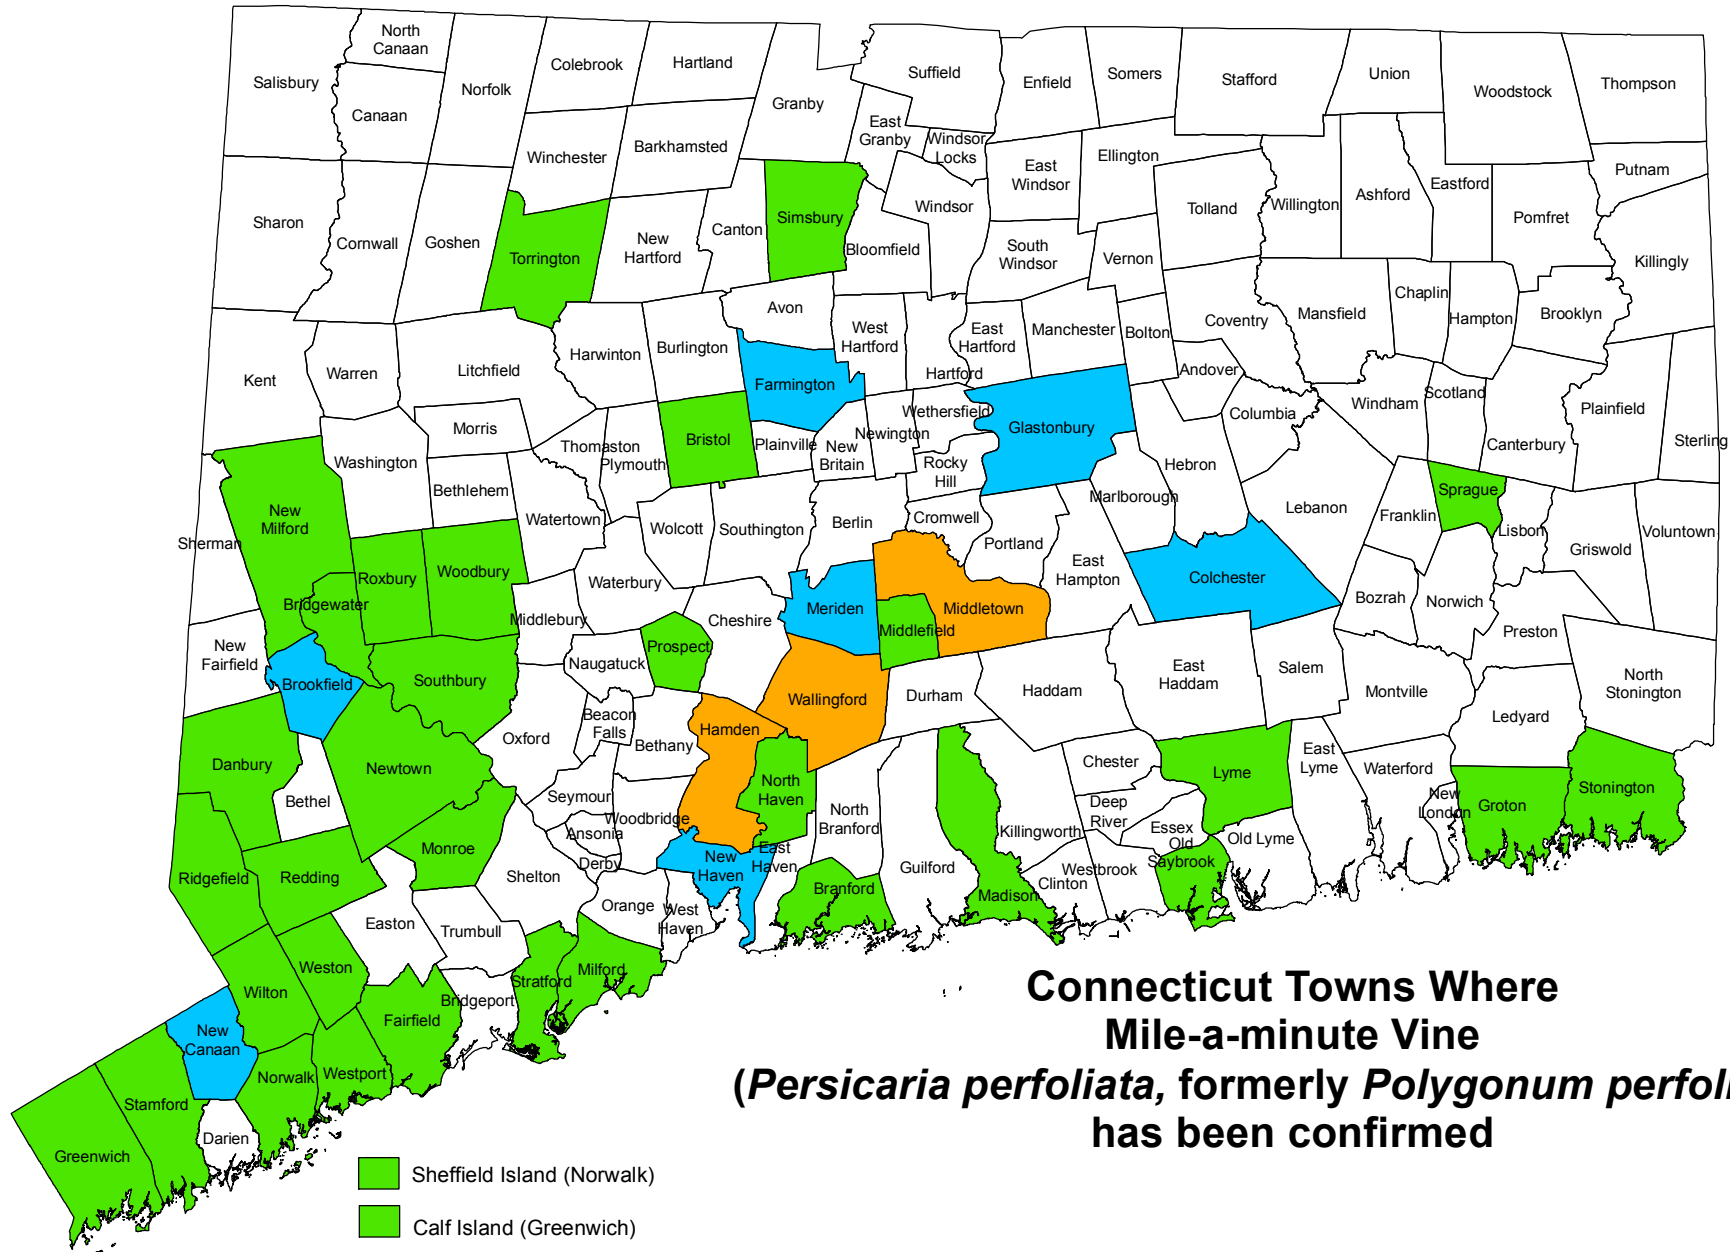

Section 5

Maps:

- *Connecticut Counties*
- *Connecticut Towns*
- *Distribution of Mile-a-minute Vine*
- *Distribution of Giant Hogweed*
- *Distribution of Purple Loosestrife Biological Control Beetles*
- *UConn Extension Centers*

State of Connecticut Counties

Connecticut Towns

**Connecticut Towns Where
 Mile-a-minute Vine
 (*Persicaria perfoliata*, formerly *Polygonum perfoliatum*)
 has been confirmed**

GIANT HOGWEED IN CONNECTICUT

- 2011 Confirmed Report
- Confirmed Reports 2001-2010

UConn Extension Center Locations

UConn Extension Center Addresses

Fairfield County:

67 Stony Hill Road
Bethel, CT 06801
P: (203) 207-8440
F: (860) 207-3273

1066 Saybrook Road
P.O. Box 70
Hadam, CT 06438
P: (860) 345-4511
F: (860) 345-3357

New Haven County:

305 Skiff Street
North Haven, CT 06473
P: (203) 407-3161
F: (203) 407-3176

New London County:

562 New London
Turnpike
Norwich, CT 06360
P: (860) 887-1608
F: (860) 886-1164