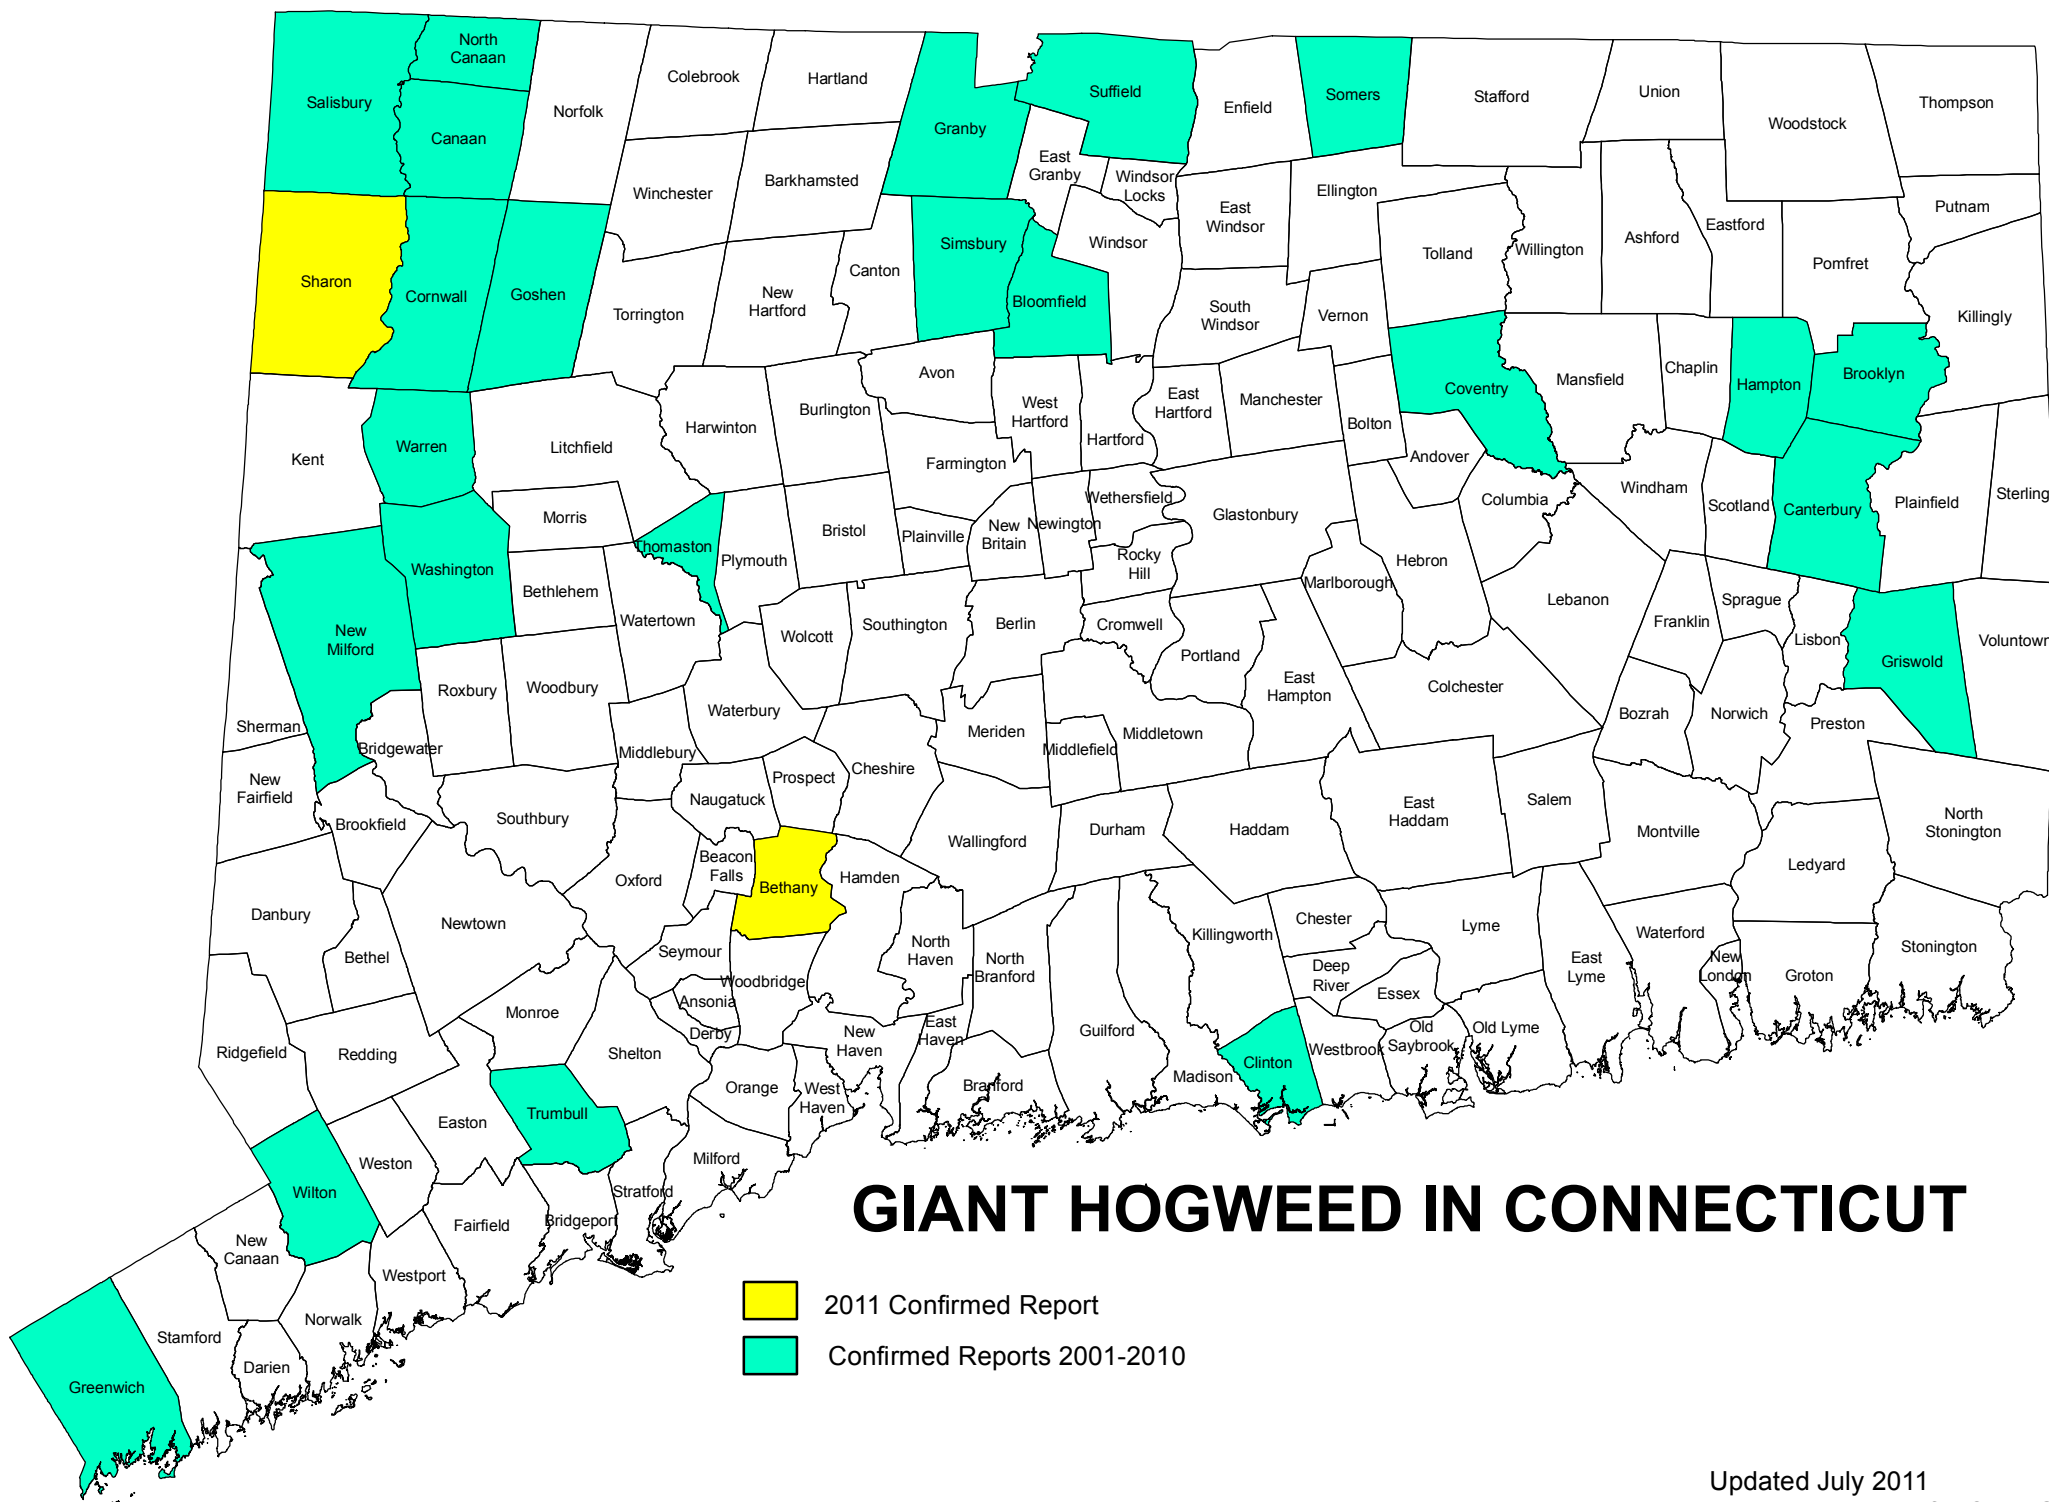

Section 5

Maps:

- *Connecticut Counties*
- *Connecticut Towns*
- *Distribution of Mile-a-minute Vine*
- *Distribution of Giant Hogweed*
- *Distribution of Purple Loosestrife Biological Control Beetles*
- *UConn Extension Centers*

State of Connecticut Counties

Connecticut Towns

**Connecticut Towns Where
 Mile-a-minute Vine
 (*Persicaria perfoliata*, formerly *Polygonum perfoliatum*)
 has been confirmed**

GIANT HOGWEED IN CONNECTICUT