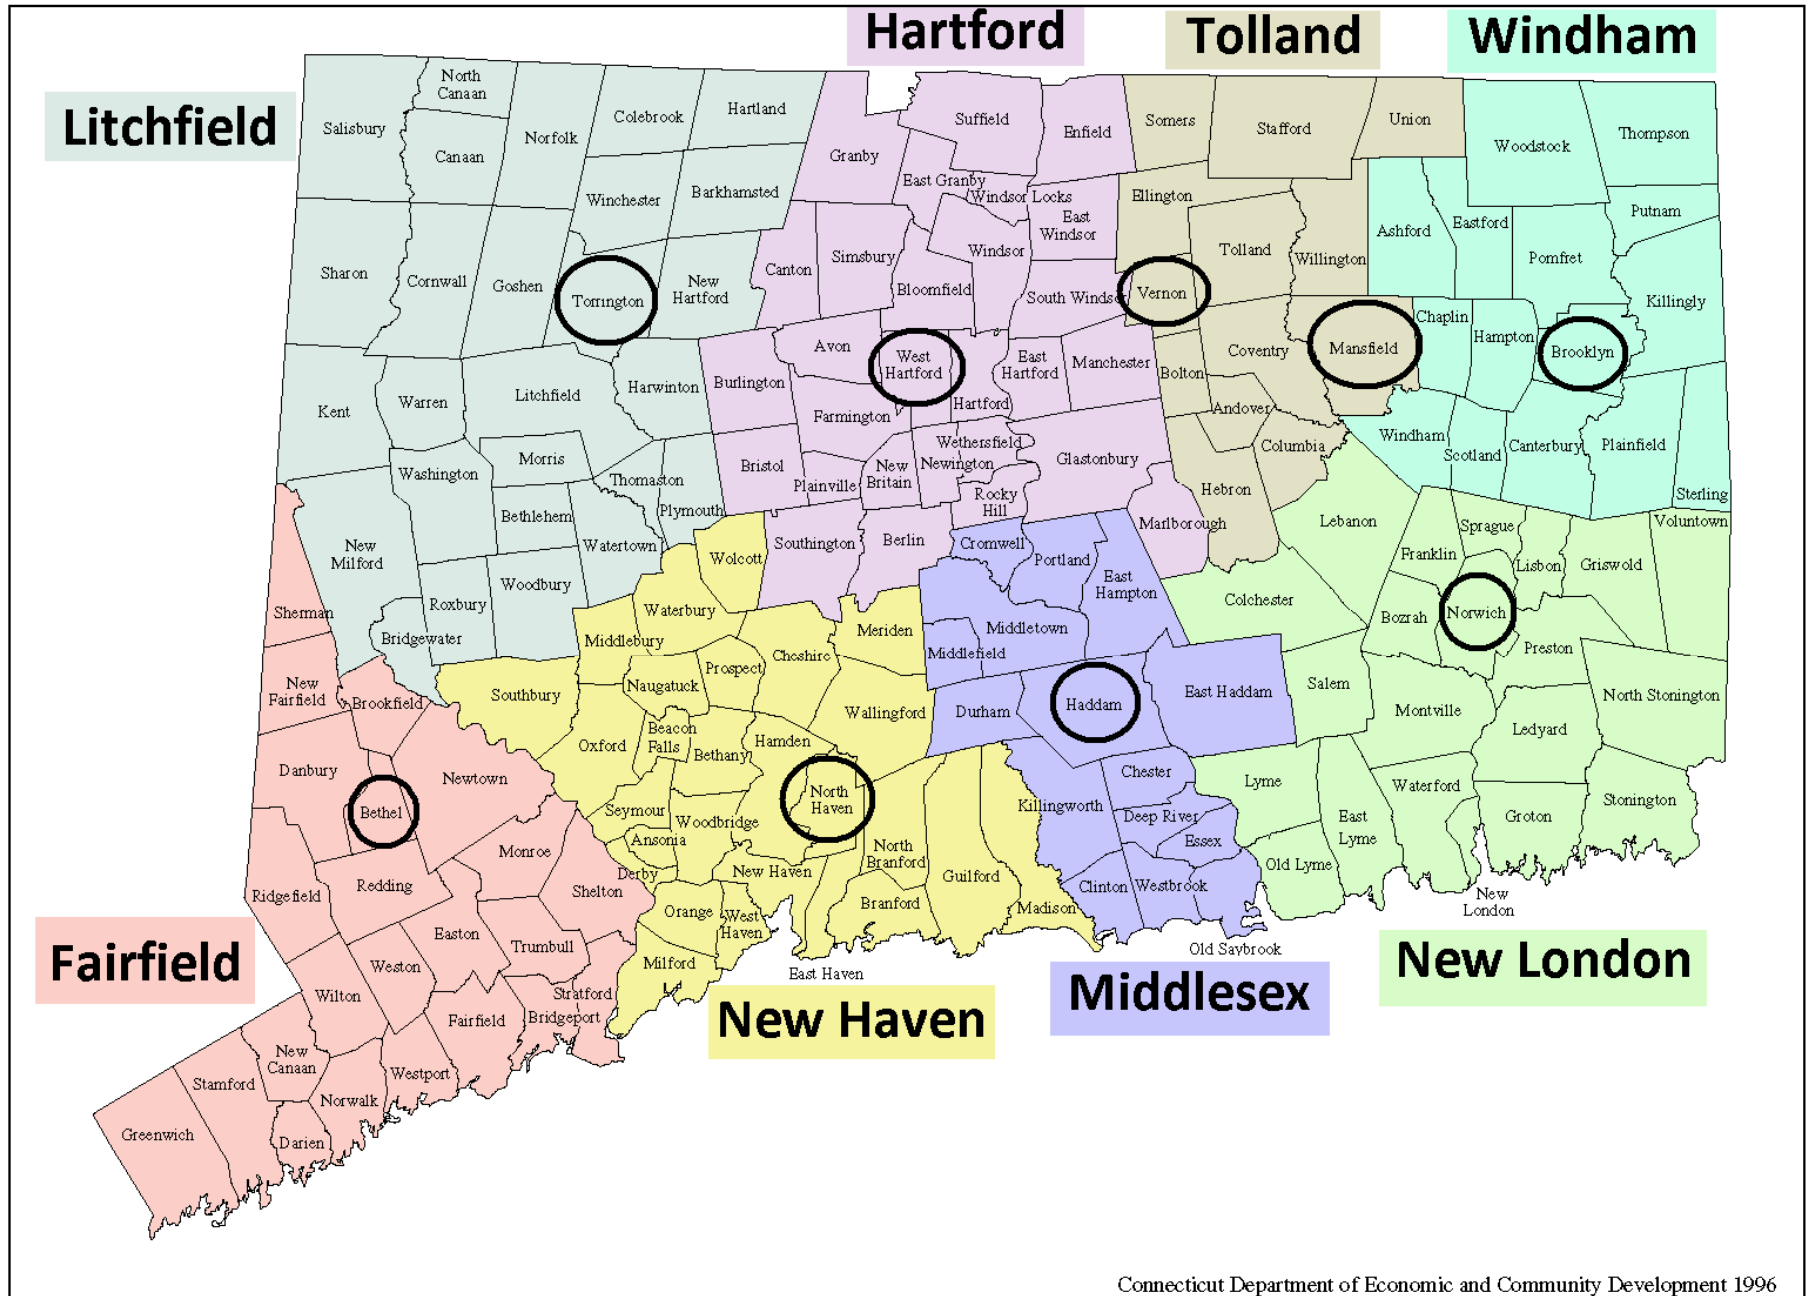

Section 5

Maps:

- *Connecticut Counties*
- *Connecticut Towns*
- *Distribution of Mile-a-minute Vine*
- *Distribution of Giant Hogweed*
- *Distribution of Purple Loosestrife Biological Control Beetles*
- *UConn Extension Centers*

State of Connecticut Counties

Connecticut Towns

**Connecticut Towns Where
 Mile-a-minute Vine
 (*Persicaria perfoliata*, formerly *Polygonum perfoliatum*)
 has been confirmed**

GIANT HOGWEED IN CONNECTICUT

- 2011 Confirmed Report
- Confirmed Reports 2001-2010

UConn Extension Center Locations

UConn Extension Center Addresses

Fairfield County:

67 Stony Hill Road
Bethel, CT 06801
P: (203) 207-8440
F: (860) 207-3273