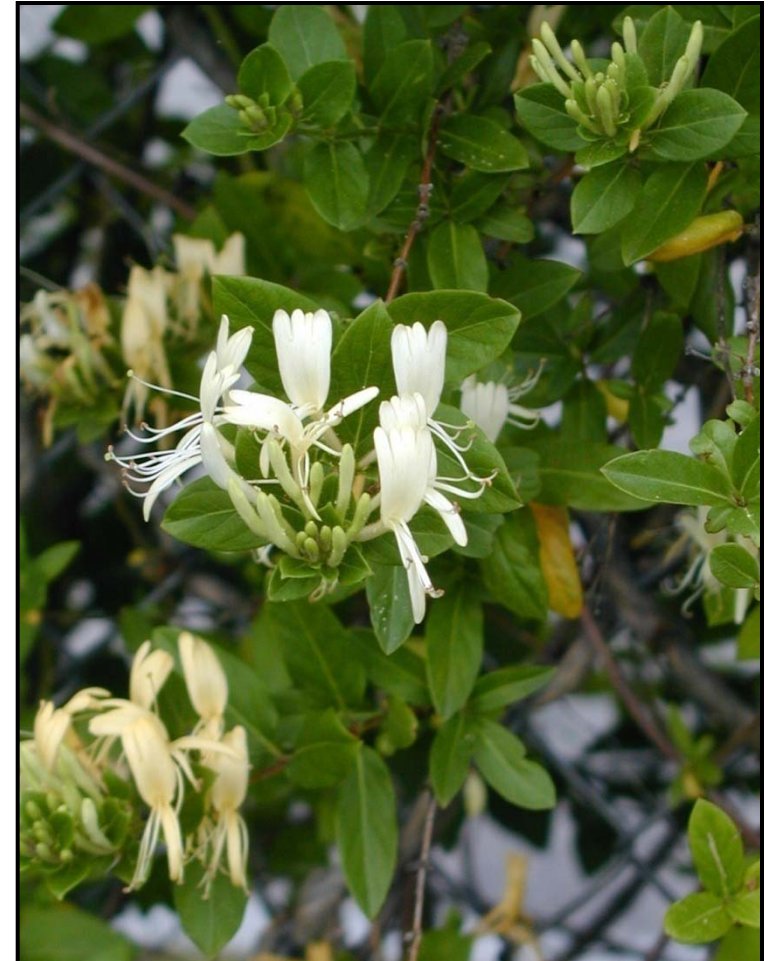

Lonicera japonica – Japanese Honeysuckle
Invasive woody vine

UGA2308104

Leaves and flowers are opposite. Flowers are white.
Photo: Chuck Bargeron, University of Georgia, Bugwood.org

UGA2307154

Leaf shape varies at base of plant. Photo: James R. Allison,
Georgia Department of Natural Resources, Bugwood.org

Lonicera japonica – Japanese Honeysuckle
Invasive woody vine

Japanese honeysuckle has purple/black fruits.
Photos: Les Mehrhoff, IPANE

Japanese honeysuckle flowers.
Photo: Donna Ellis, UConn

Lonicera japonica – Japanese Honeysuckle
Invasive woody vine