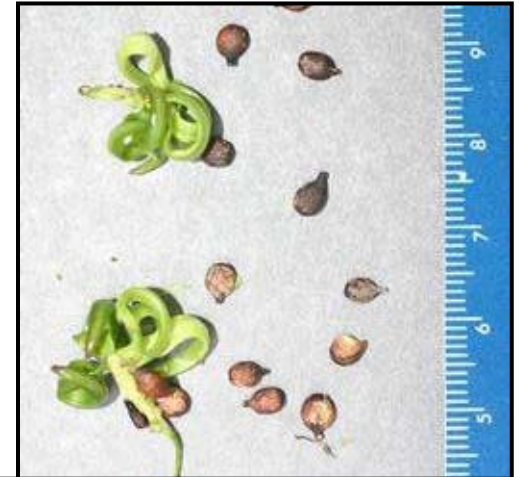

*Impatiens glandulifera* – Ornamental Jewelweed  
Potentially invasive herbaceous plant

Herbaceous annual that can grow over 6' in height.

Pink to purple (sometimes white) flowers appear in summer followed by seed capsules (left). When ripened capsules are disturbed or dry up seeds are explosively released (right).

Hexagonally angled stems (left) and serrate leaf margins (right).