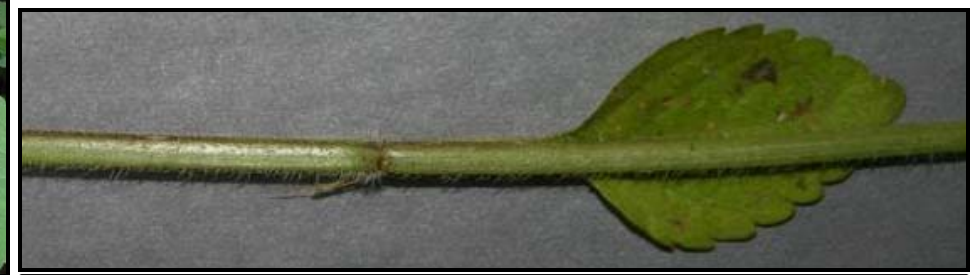

Elsholtzia ciliata – Crested Late-summer Mint
Potentially invasive herbaceous plant

Pale blue flowers are produced on one side of the spikes.
Photos: Les Mehrhoff, IPANE

Invasion. Photo: Les Mehrhoff, IPANE

Crested late-summer mint foliage. Photo: Les Mehrhoff, IPANE

Leaves are opposite along the hairy stem. Photo: Les Mehrhoff, IPANE