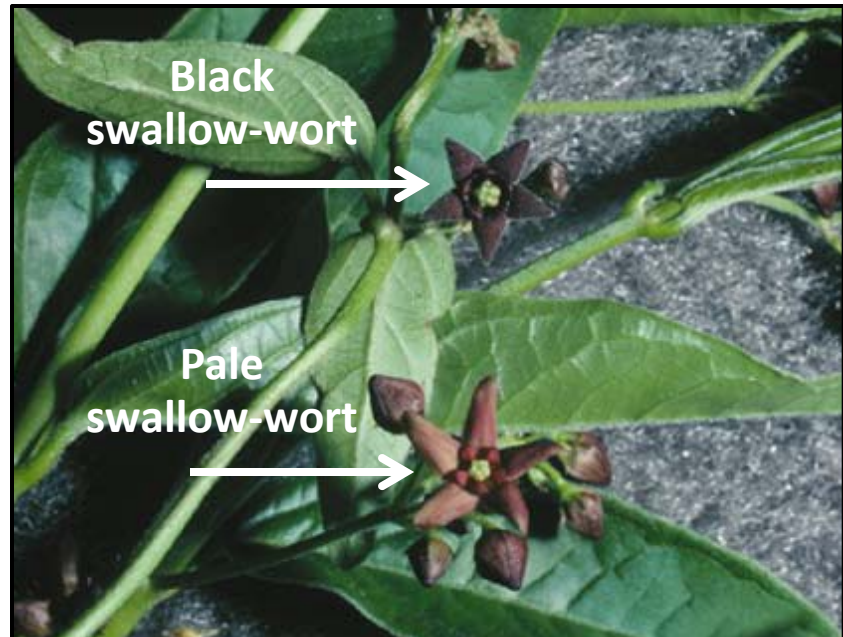

Cynanchum louiseae – Black Swallow-wort

Invasive herbaceous vine

Twining growth habit. Photo: Les Mehrhoff, IPANE

Invaded field. Photo: Les Mehrhoff, IPANE

The fruits are pods (left) that produce wind dispersed seeds (right).
Photos: Les Mehrhoff, IPANE

Black
swallow-wort

Pale
swallow-wort

Comparison of flowers of black (top) and pale (bottom) swallow-wort. Photo: Les Mehrhoff, IPANE

Cynanchum rossicum – Pale Swallow-wort
Invasive herbaceous vine