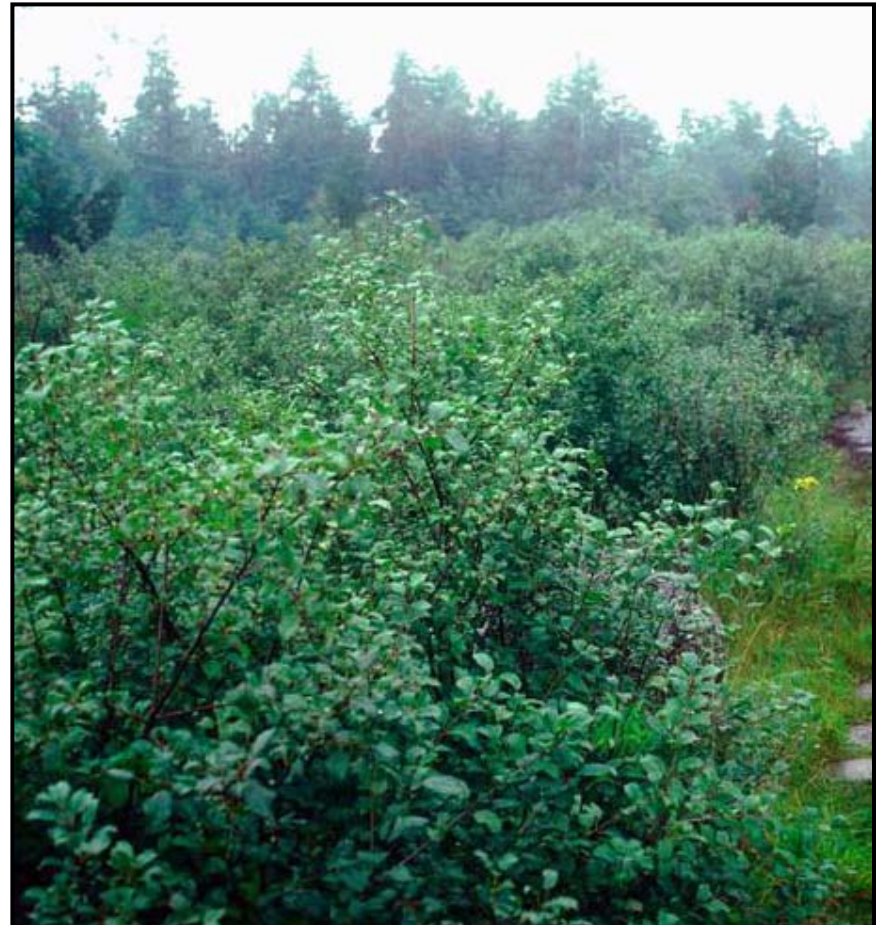

*Invasion of common buckthorn.
Photo: John M. Randall, The Nature Conservancy, Bugwood.org*