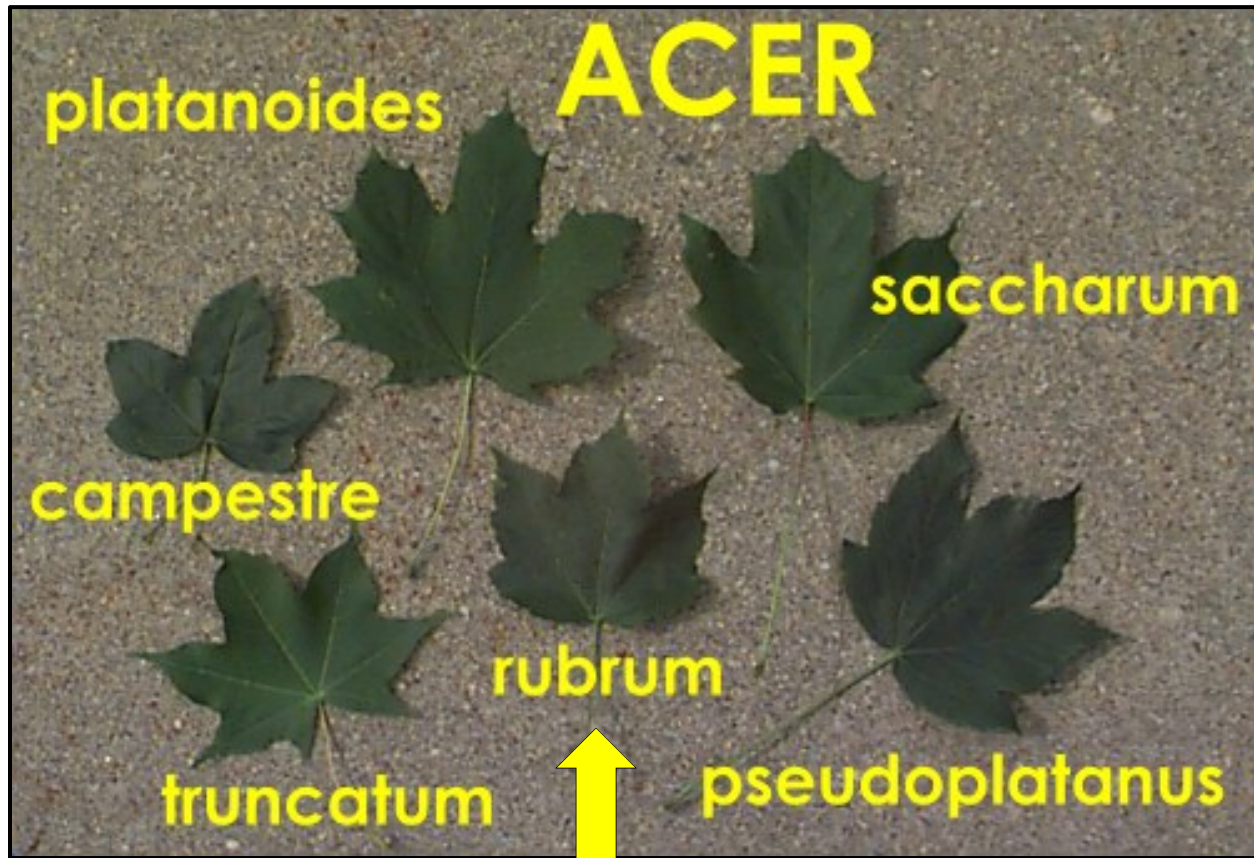

Acer spp.

Leaf comparison of **native** & invasive trees

INVASIVE!
➔

Native
←

Native
➔

Native
➔

INVASIVE!
←

Native
↑

*Leaf comparison of several Acer species.
Photo: USDA PLANTS database*

Acer spp.
Native trees

Fruits of sugar maple (Acer saccharum)

Fruits of red maple (Acer rubrum)

Acer ginnala – Amur Maple
Potentially invasive tree

Photo: Stacy Leicht, IPANE

Photo: Virginia Tech Dendrology Program

Acer platanoides – Norway Maple Invasive tree

Flowers with young leaves. Photo: Les Mehrhoff, IPANE

Fruits. Photo: Virginia Tech Dendrology Program

Photo: Les Mehrhoff, IPANE

*The leaf petioles secrete a milky sap.
Photo: Les Mehrhoff, IPANE*

Acer pseudoplatanus – Sycamore Maple
Potentially invasive tree

Photo: Virginia Tech Dendrology Program

Photo: Stacy Leicht, IPANE