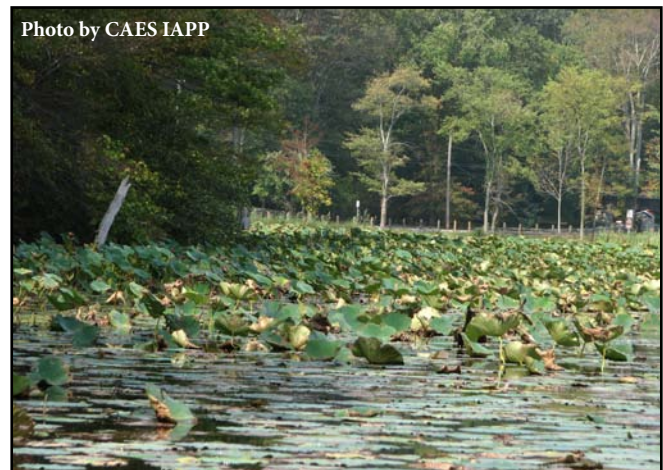

Nelumbo lutea

Common name:

American water lotus

Origin:

Southeastern United States, Mexico, Honduras, and the West Indies

Key features:

Plants are on or above the water

Stems: Stiff stalk attaches to the center of the leaf

Leaves: Large, bluish-green, circular leaves with no “slit” like water lilies

Flowers: White to yellowish flowers measure up to 8 inches (20 cm) wide

Fruits/Seeds: Seeds are nut-like and contained in a structure that resembles the top of a watering can

Reproduction: Seed

Easily confused species:

None

Copyright 1991 Univ. of Florida
Center for Aquatic and Invasive Plants

Nelumbo lutea
american lotus