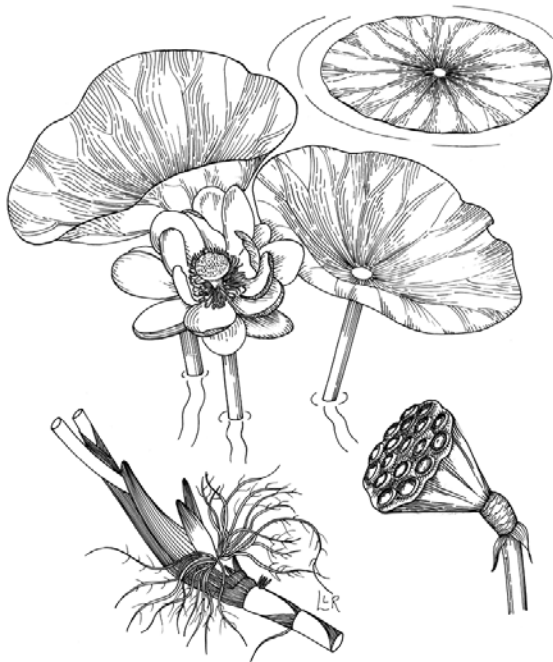

# *Nelumbo lutea*

**Common name:**

American water lotus

**Origin:**

Southeastern United States, Mexico, Honduras, and the West Indies

**Key features:**

Plants are on or above the water

**Stems:** Stiff stalk attaches to the center of the leaf

**Leaves:** Large, bluish-green, circular leaves with no “slit” like water lilies

**Flowers:** White to yellowish flowers measure up to 8 inches (20 cm) wide

**Fruits/Seeds:** Seeds are nut-like and contained in a structure that resembles the top of a watering can

**Reproduction:** Seed

**Easily confused species:**

None

Copyright 1991 Univ. of Florida  
Center for Aquatic and Invasive Plants

*Nelumbo lutea*  
american lotus